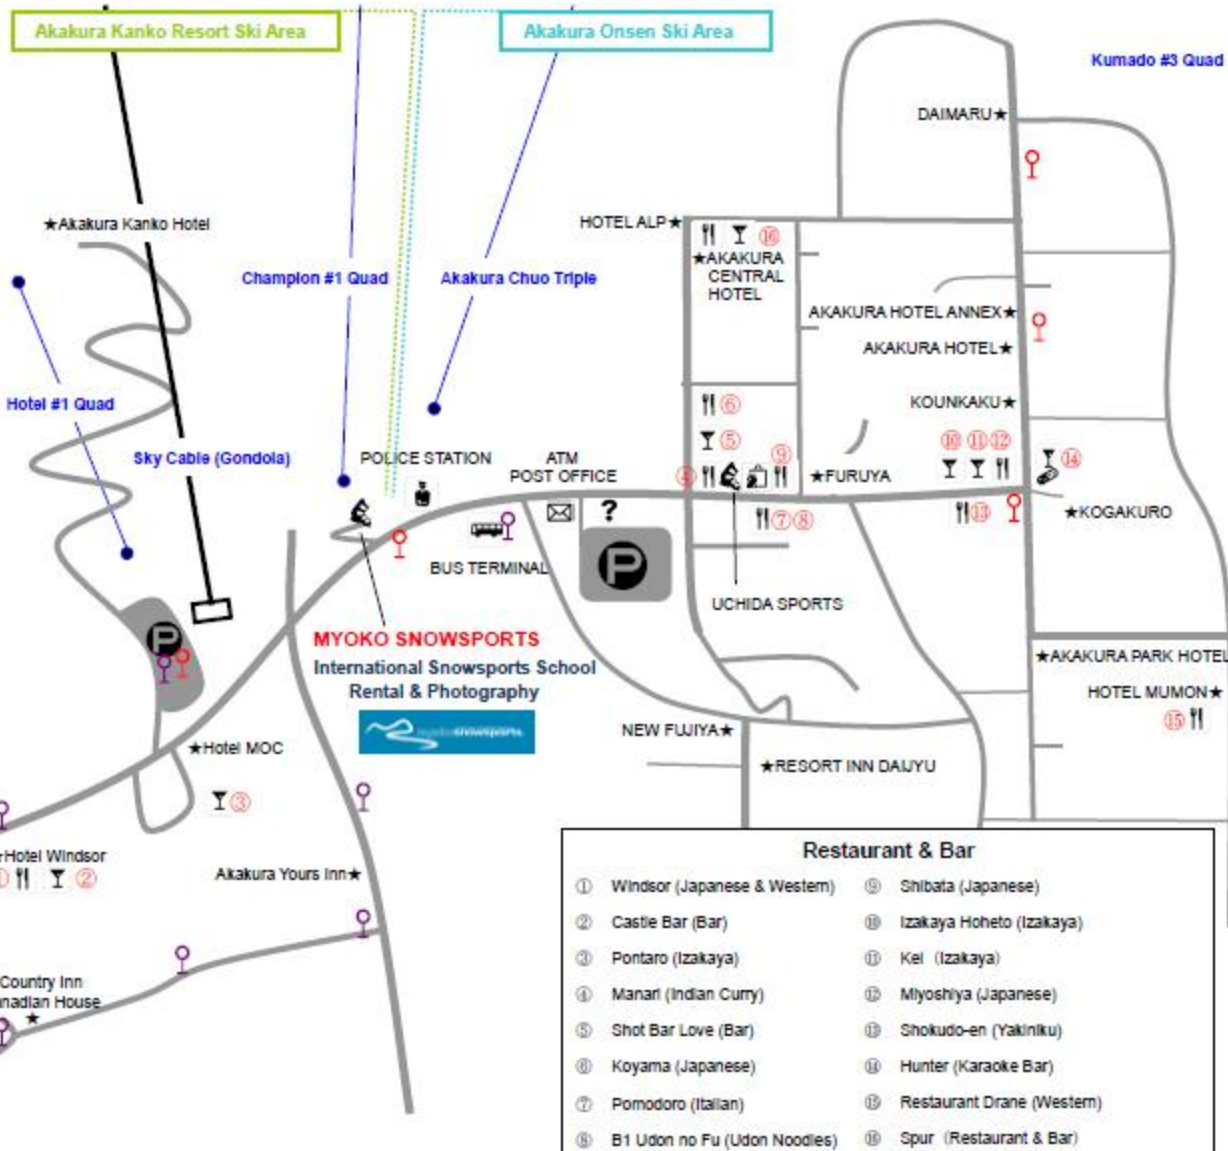

AKAKURA AREA MAP

-  Akakan Free Shuttle
-  Mt. Myoko Free Shuttle
-  Accommodation
-  Restaurant
-  Bar
-  Post Office & ATM
-  Parking
-  Ski Rental / Ski School
-  Drug Store
-  Convenience Store
-  Information Center

- ### Restaurant & Bar
- | | |
|--------------------------------|------------------------------|
| ① Windsor (Japanese & Western) | ⑩ Shibata (Japanese) |
| ② Castle Bar (Bar) | ⑪ Izakaya Hoheto (Izakaya) |
| ③ Pontaro (Izakaya) | ⑫ Kel (Izakaya) |
| ④ Manari (Indian Curry) | ⑬ Miyoshiya (Japanese) |
| ⑤ Shot Bar Love (Bar) | ⑭ Shokudo-en (Yakiniku) |
| ⑥ Koyama (Japanese) | ⑮ Hunter (Karaoke Bar) |
| ⑦ Pomodoro (Italian) | ⑯ Restaurant Drane (Western) |
| ⑧ B1 Udon no Fu (Udon Noodles) | ⑰ Spur (Restaurant & Bar) |